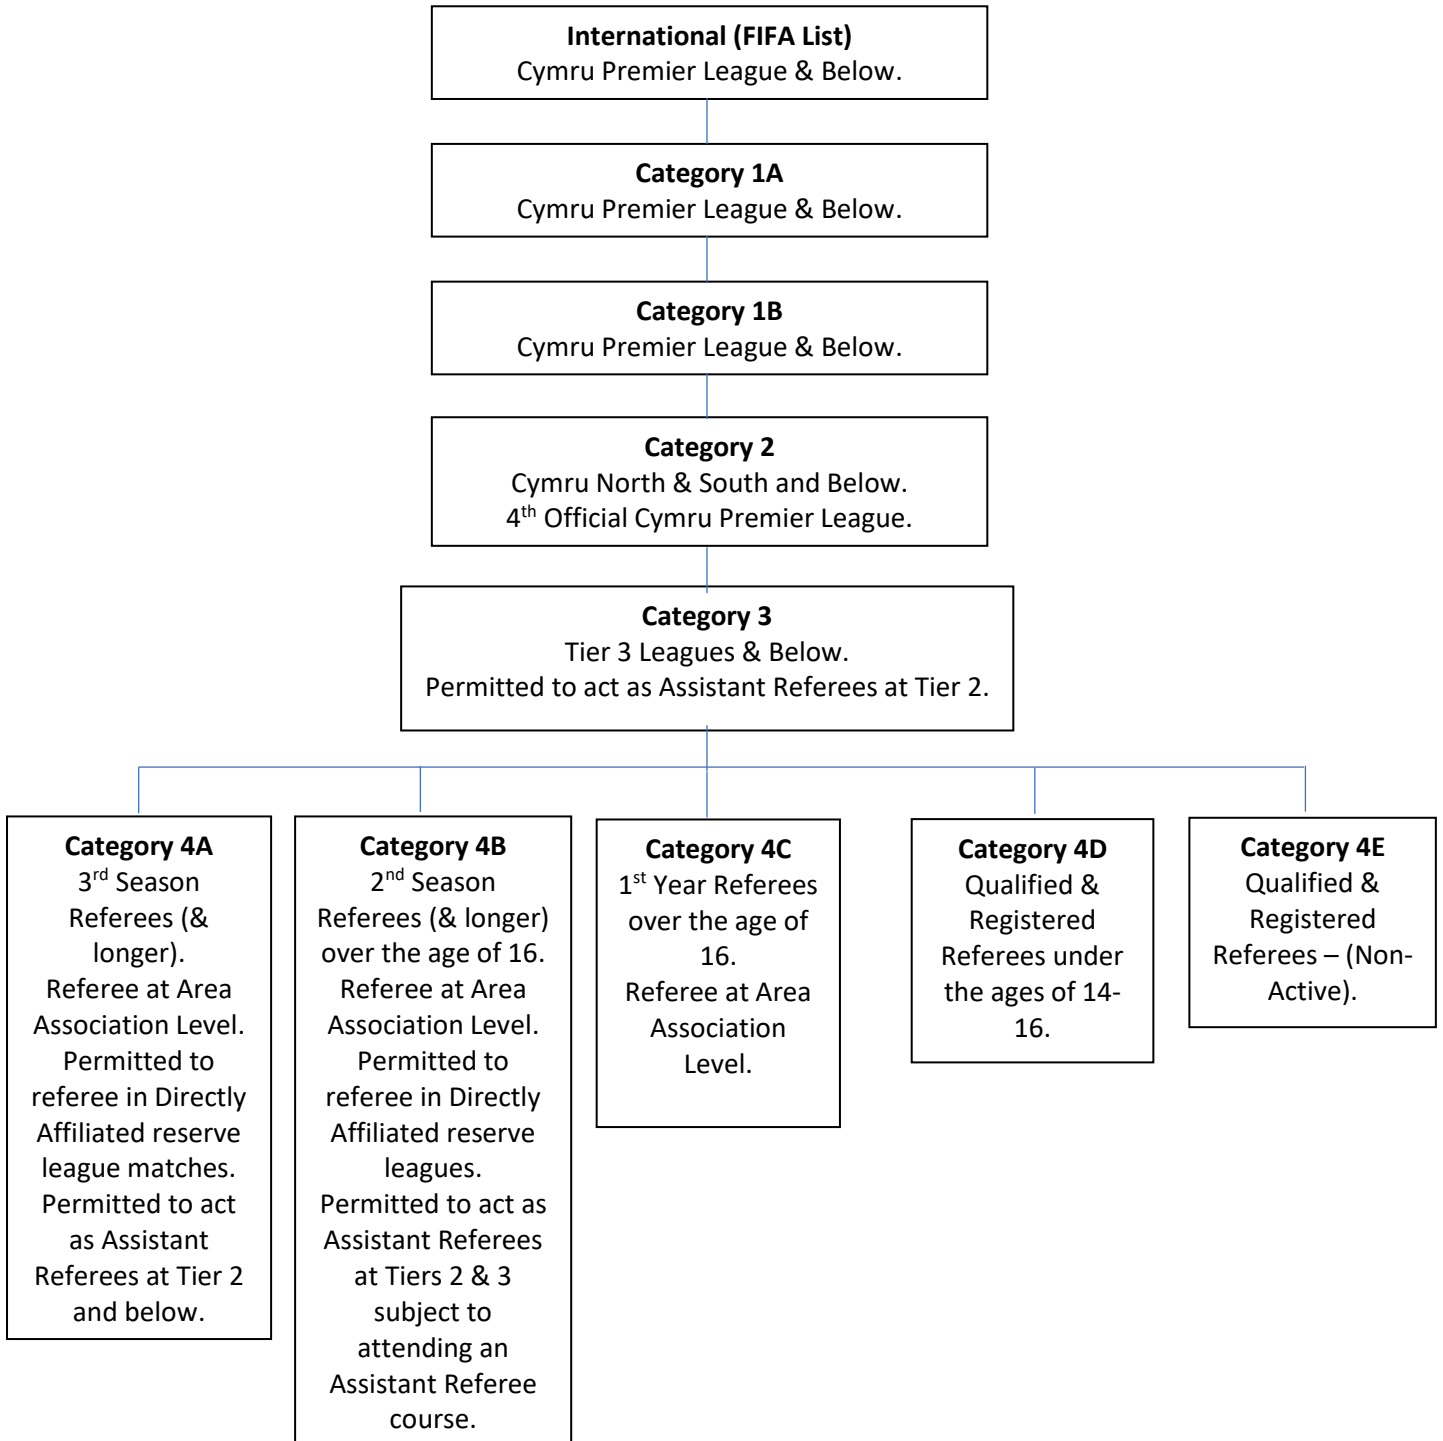

Referee Categories

Assistant Referee Categories

Female Referee & Assistant Referee Categories

Should female match officials wish to progress in women's football as well as men's football, they will require 2 categories (1 men's category and 1 female category).

Junior Referee Categories

AJR

Adult Referee officiating junior football with Referee's Leaders Award Qualification only.

CJR

Child junior Referee officiating junior football with Referee's Leaders Award Qualification only.
(CJR Referee's must only referee football matches of an age range below their academic year.)